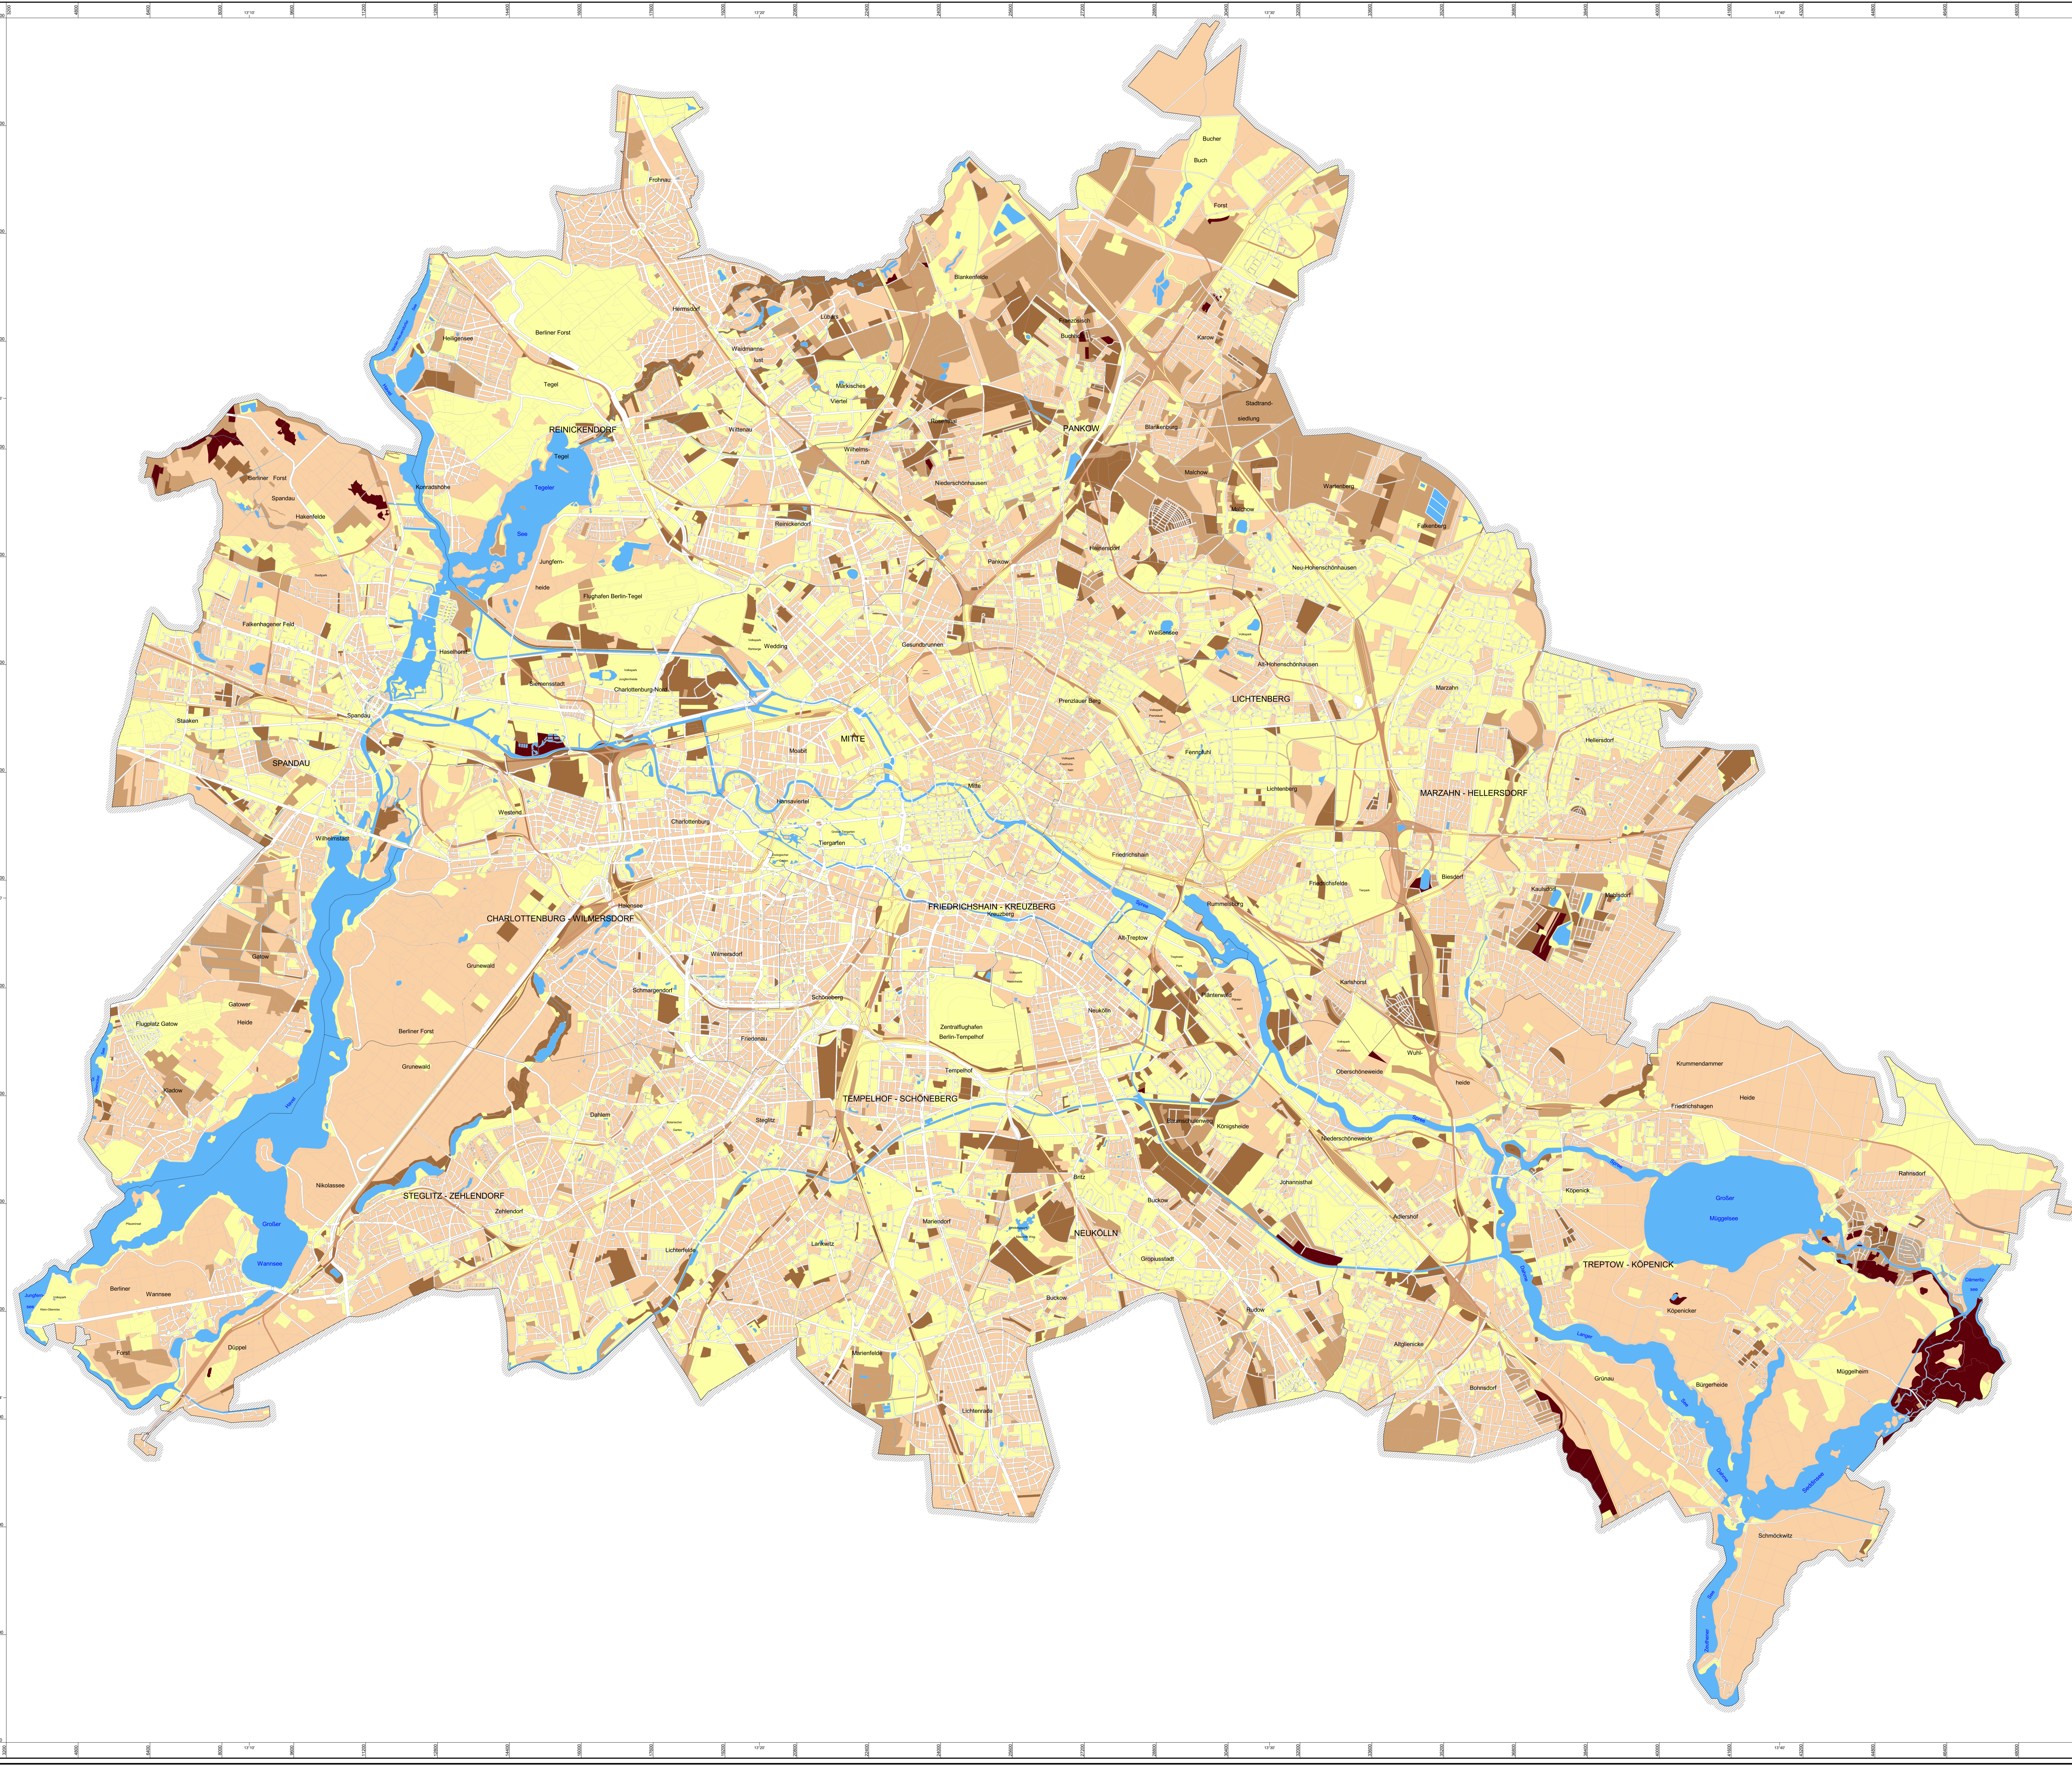

Humus Quantities

Humus Quantities [kg/m ²]	Humus Quantities Level
0 - < 5	1 very low
5 - < 10	2 low
10 - < 20	3 medium
20 - < 100	4 high
100 - < 2000	5 very high

Scale: 1 : 50 000

Published by: Senate Department for Urban Development
Special section communication

Conception: III F 1 Urban and Environmental Information System (ISU), Environmental Atlas
 Database: - Soil Data from ISU 2005 and 2008
 - Impervious Soil Coverage (Sealing of Soil Surfaces) from ISU 2005
 Data processing: III F 1 using the ISU Berlin, J. Gerstenberg
 Map production: J. Gerstenberg, C. Nitzsche
 Status of revision: February 2009
 Based on the map: Digital Bloc Map of Berlin 1 : 50.000 (ISU/50), version 31.12.2005