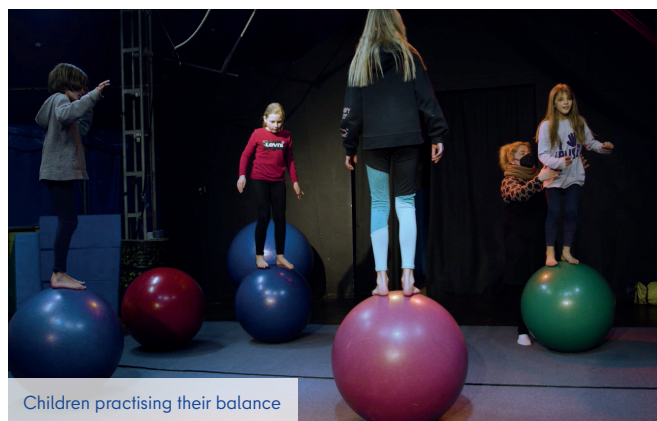

Rehearsing a ribbon dance choreography