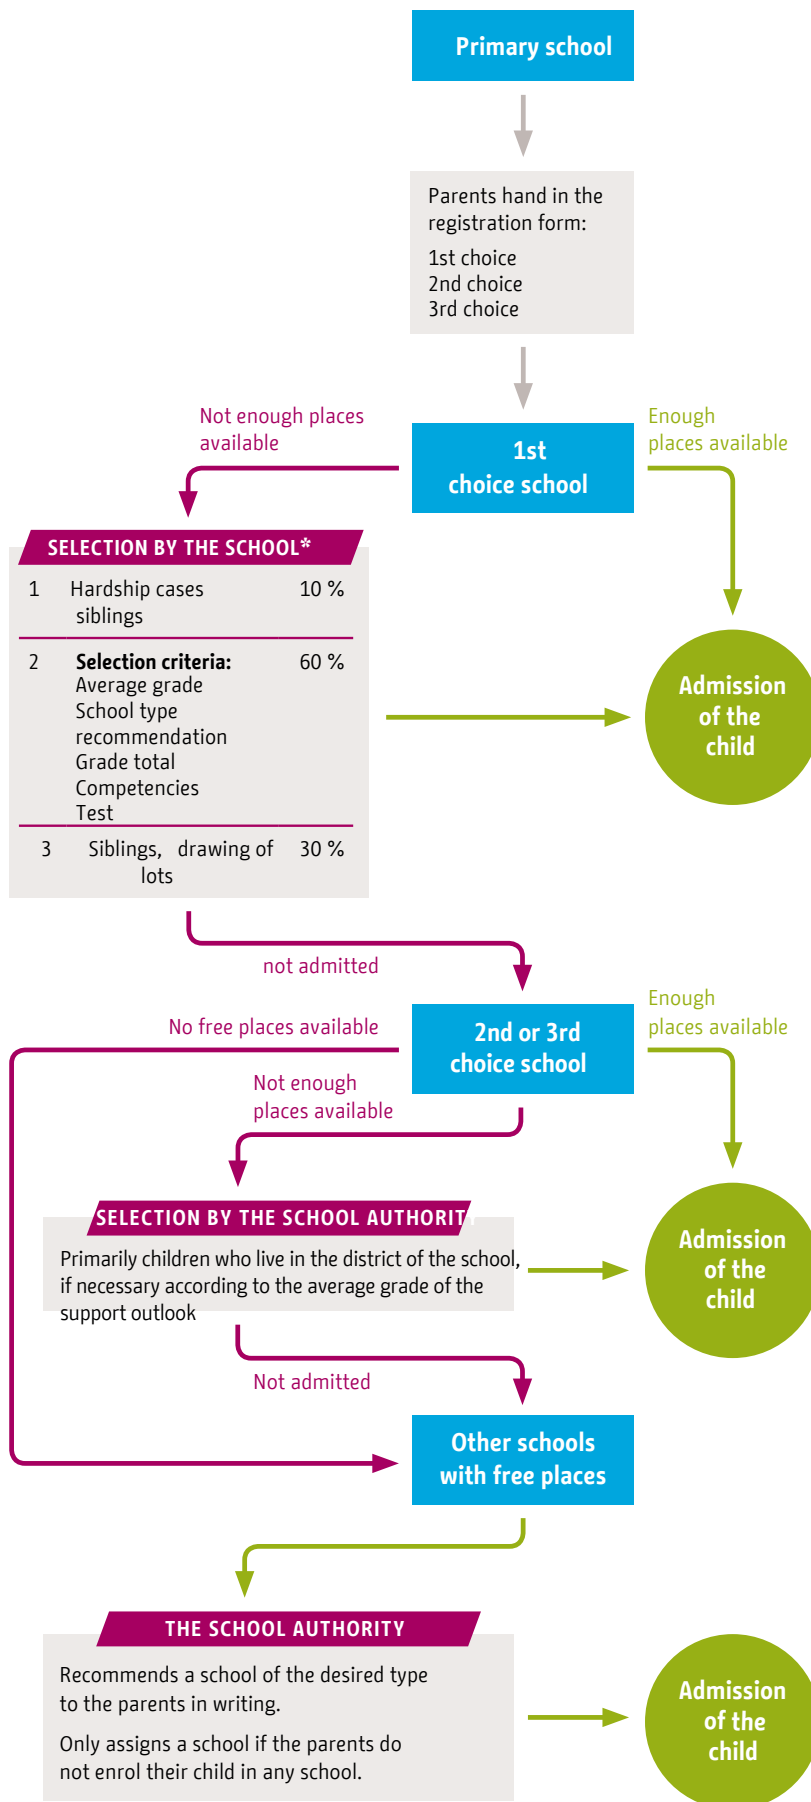

Timeline of the admission procedure

bis 28.01.2021

Mandatory consultation by the primary school with the parents

29.01.2021

Report and support outlook

bis 19.02.2021

When Gymnasium chosen and average grade > 3.0: consultation with parents at the Gymnasium

11.02. - 24.02.2021

Registration at the first choice school

* Procedure for admission to comprehensive school as of grade 7:

- ▶ Own primary school students,
- ▶ bis Up to 10% hardship cases and all sibling,
- ▶ Allocation of the remaining places according to school-specific admission criteria and / or lottery procedure.

15.06.2021

Admission proposal to the parents of children who are not admitted to the school of their choice