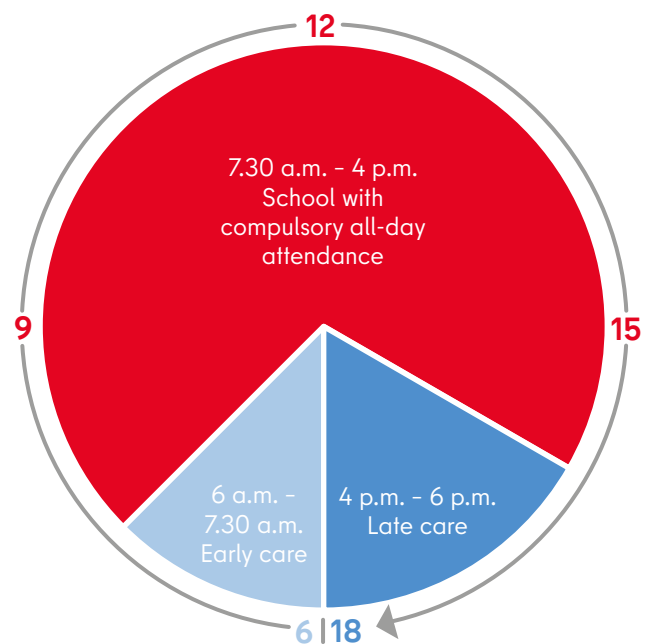

School with compulsory all-day attendance

At the school with compulsory all-day attendance, the school day on at least four days a week lasts from 7.30 a.m. until 4 p.m. (red). Here, the activities alternate between lessons and supplementary offerings. The entire school provision is free of charge during this time.

In addition, there are supplementary early or late modules as well as holiday care. These offers are free of charge for years 1 and 2 - and parents are expected to contribute to the costs for years 3 to 6. In both cases, you must apply for this support and prove your need for it.