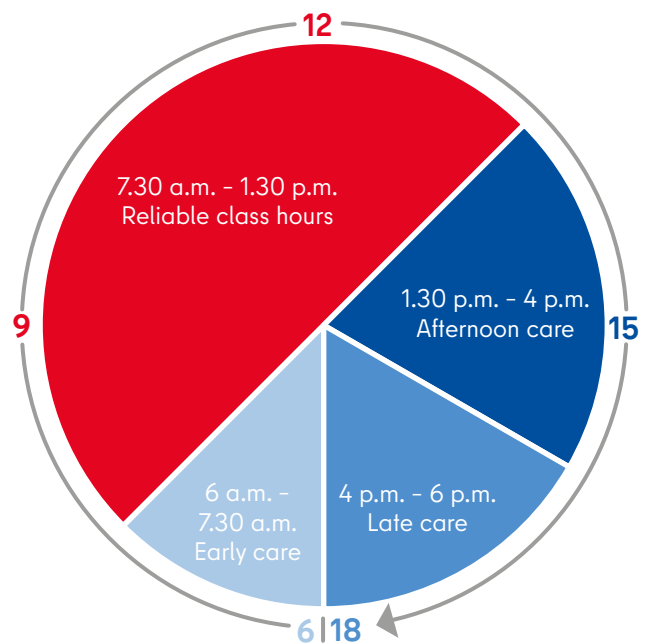

School with compulsory all-day attendance

At the school with compulsory all-day attendance, the school day on at least four days a week lasts from 7.30 a.m. until 4 p.m. (red). Here, the activities alternate between lessons and supplementary offerings. The entire school provision is free of charge during this time.