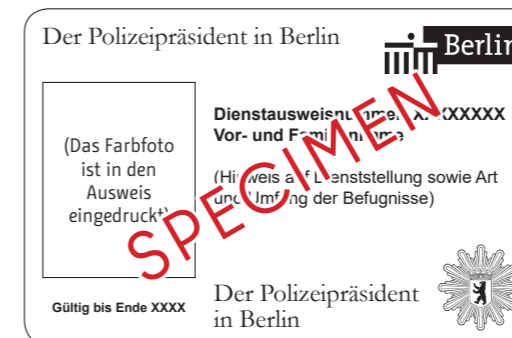

Badges and ID Cards of the Berlin Police

Uniformed Police

River Police

Civilian Staff in Police Custody (GD) / Facility Protection (OS) / Police Service (SOD)

CID Identification Disc and ID Card

Trainee

The ID Cards are laminated with foil on which the cap star is visible at least 3 times.

Reverse of the ID Card: White with magnetic strip.