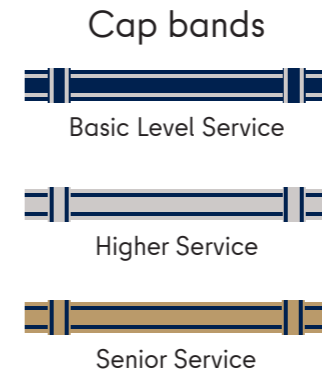

Badges and ID Cards of the Berlin Police

Uniformed Police

Trainee

Polizeimeister/in

Polizeiobermeister/in

Badge with name and/or service number

Badge with name and/or service number with Velcro fastener

Cap bands

Basic Level Service

Higher Service

Senior Service

Cap Star

Cockade

National Marking

Polizeikommissar-Anwärter/in

Polizeikommissar/in

The ID Cards are laminated with foil on which the cap star is visible at least 3 times.

Reverse of the ID Card: White with magnetic strip.