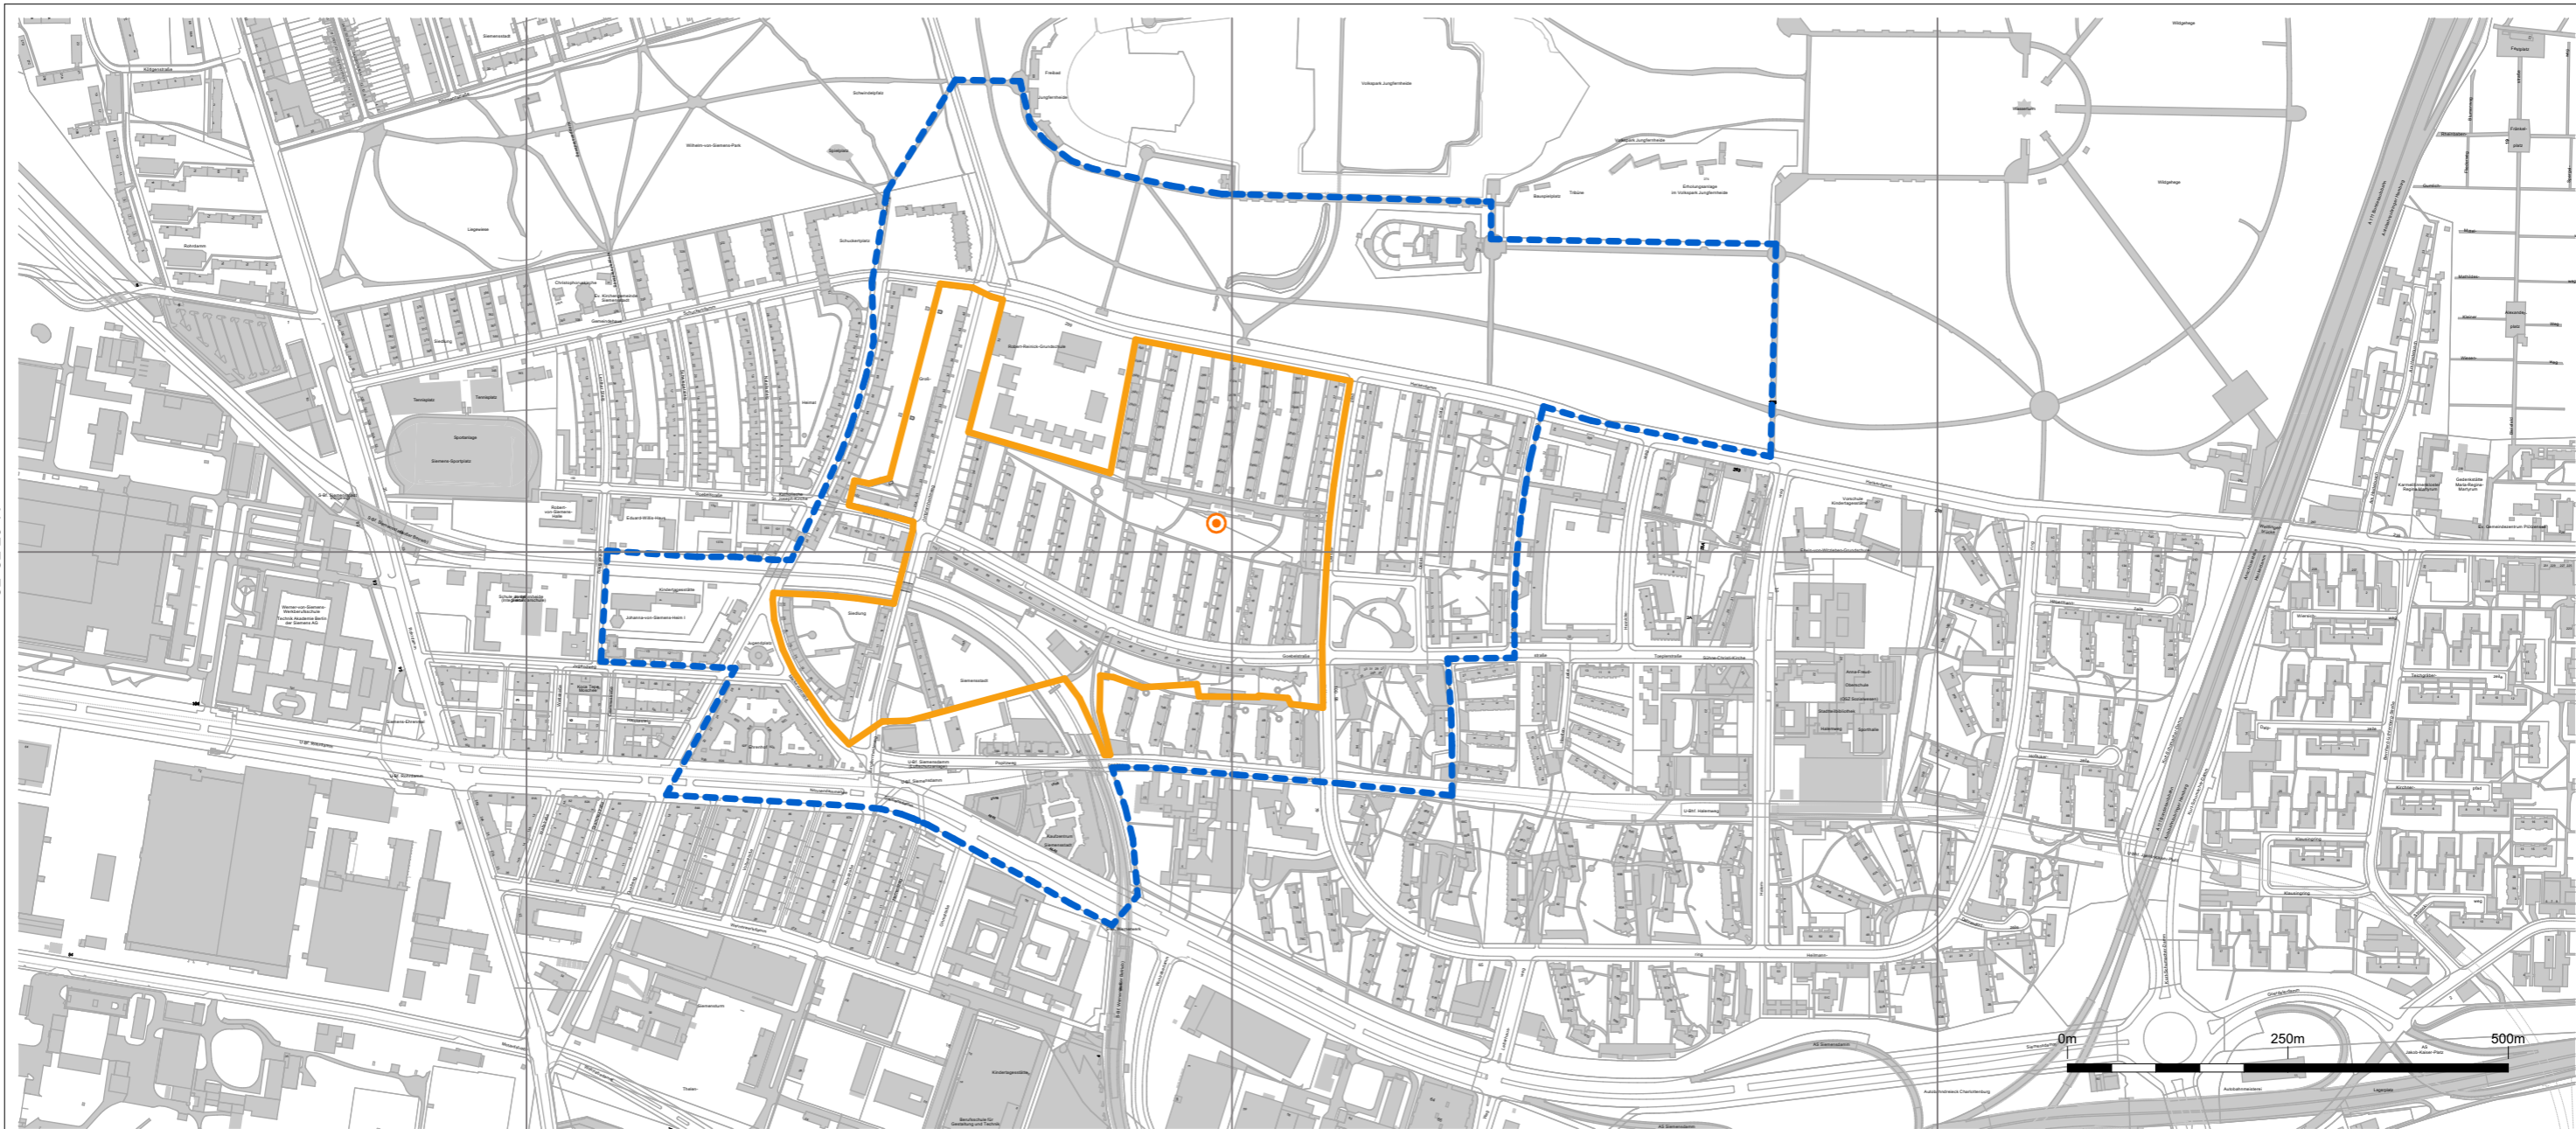

13°15'58"E

13°16'40"E

13°17'22"E

52°32'20"N

MAP 006 **Proposed extension of the World Heritage Site Berlin Modernism Housing Estates**
Component 006, Großsiedlung Siemensstadt (Ringsiedlung), district: Charlottenburg-Wilmersdorf, Spandau

M 1:7500
 Date 04.07.2024

 Nominated property

 Buffer zone

 ID-NO 1239-006 WGS84 E 13° 16' 39" N 52° 32' 22"