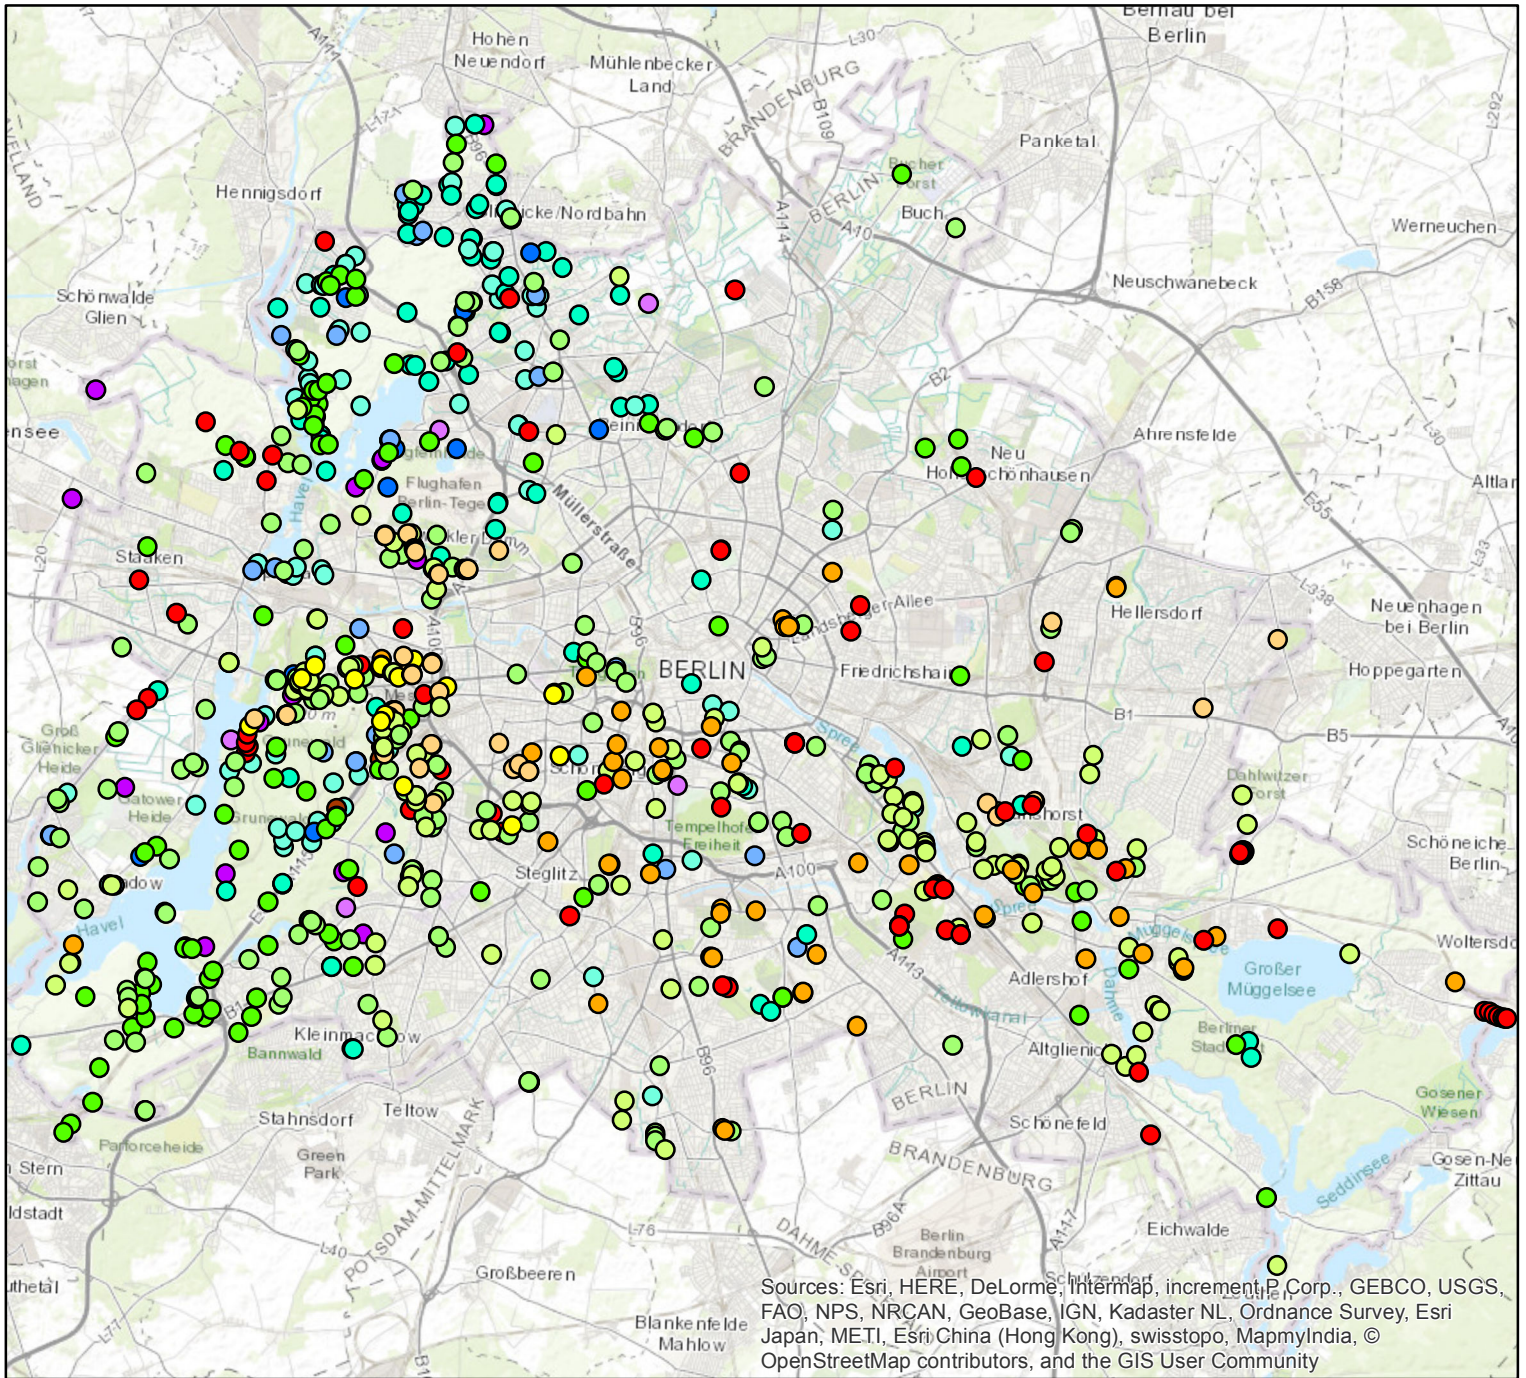

EPS-Befall 2004-2016 in Berlin (mit Basemap Topographic)

0 5 10 20 Kilometer

1:220.000

Legende

Befall EPS

Jahr

- | | |
|--------|--------|
| ● 2004 | ● 2011 |
| ● 2005 | ● 2012 |
| ● 2006 | ● 2013 |
| ● 2007 | ● 2014 |
| ● 2008 | ● 2015 |
| ● 2009 | ● 2016 |
| ● 2010 | |

Datum: 07.03.2017

Autor: Peter Leuthäuser

Coordinate System: WGS 1984 UTM Zone 33N
 Projection: Transverse Mercator
 Datum: WGS 1984
 False Easting: 500.000,0000
 False Northing: 0,0000
 Central Meridian: 15,0000
 Scale Factor: 0,9996
 Latitude Of Origin: 0,0000
 Units: Meter